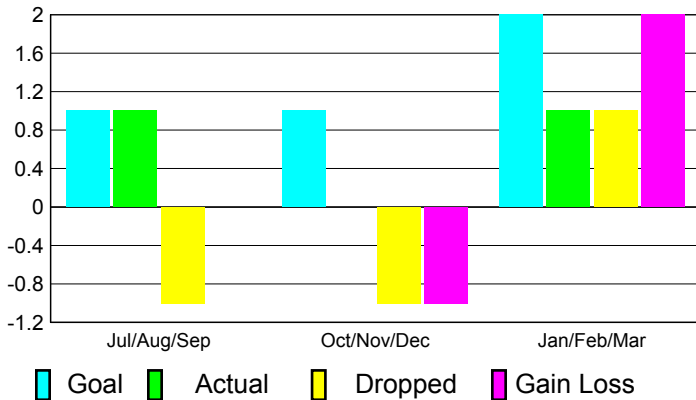

2010-2011 GMT Reports for District (or Undistricted) **District 416**

GMT: **SALIM J MOUSSAN**

Location: **MOROCCO**

GMT CA: **6**

CLUBS

**Club Results
2010-2011**

**Clubs
2009-2010**

Month	New Club Goal	Actual New Clubs	Actual Dropped Clubs	Gain/Loss of Clubs	Gain/Loss of Clubs
Jul/Aug/Sep	1	1	-1	0	2
Oct/Nov/Dec	1	0	-1	-1	1
Jan/Feb/Mar	2	1	1	2	2
Totals	4	2	-1	1	5

Club Results 2010-2011

Goal, New, Dropped, Gain/Loss

Comparison of Club Gain/Loss

Current Year Compared to the Previous Year

YTD Status Quo Clubs 2010-2011

Status Quo Clubs Compared to Status Quo Members

MEMBERSHIP